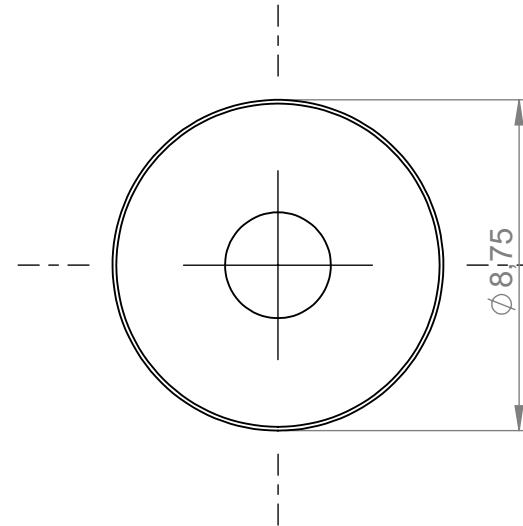

NOT INCLUDED IN BULK ORDER

obtainable at: www.dot-gas.com

FIDLOCK®

Depending on your material thickness

Scale: 5 : 1

Material: Metal (Al for example)

Fidlock Art.No. (only for samples): 05312-00001

Use 3 rivets for Snap S female Pin Rivet X3

Use 2 rivets for Snap S female Pin Rivet X2