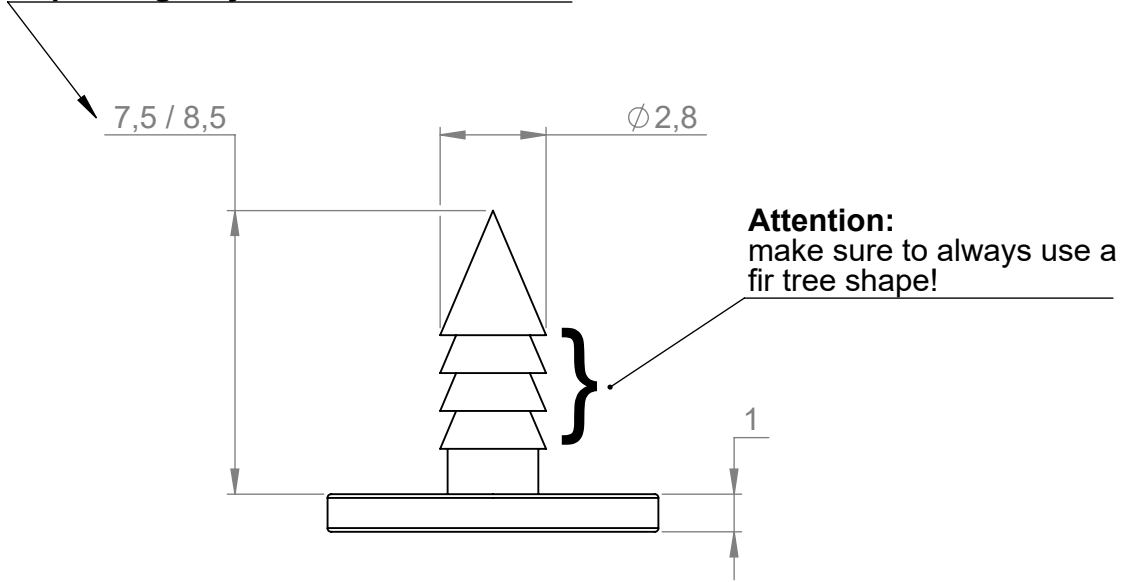

NOT INCLUDED IN BULK ORDER

obtainable at: www.dot-gas.com

FIDLOCK®

Depending on your material thickness

Scale: 5 : 1

Material: Metal (Al for example)

Fidlock Art.No. (only for samples): 05312-00001

Use 3 rivets for Snap S female Pin Rivet X3

Use 2 rivets for Snap S female Pin Rivet X2